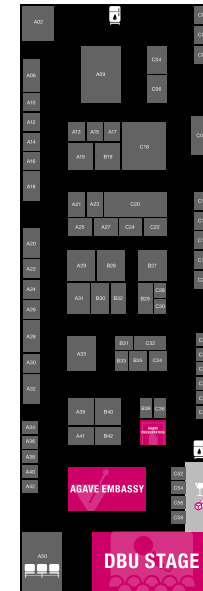

# GELÄNDEÜBERSICHT EXHIBITION GROUND

## LEGENDE MAP LEGEND

- STAGES
- BARS
- BCB SHOP
- FOOD
- RESTROOMS
- CO-WORKING AREA
- SEATING AREA
- MEDIA LOUNGE
- PRODUCT PRESENTATIONS
- YOUNG GUNS / EMERGING BRANDS
- FRIDGES
- CLOAKROOM
- GLASS & ICE
- SMOKING AREA