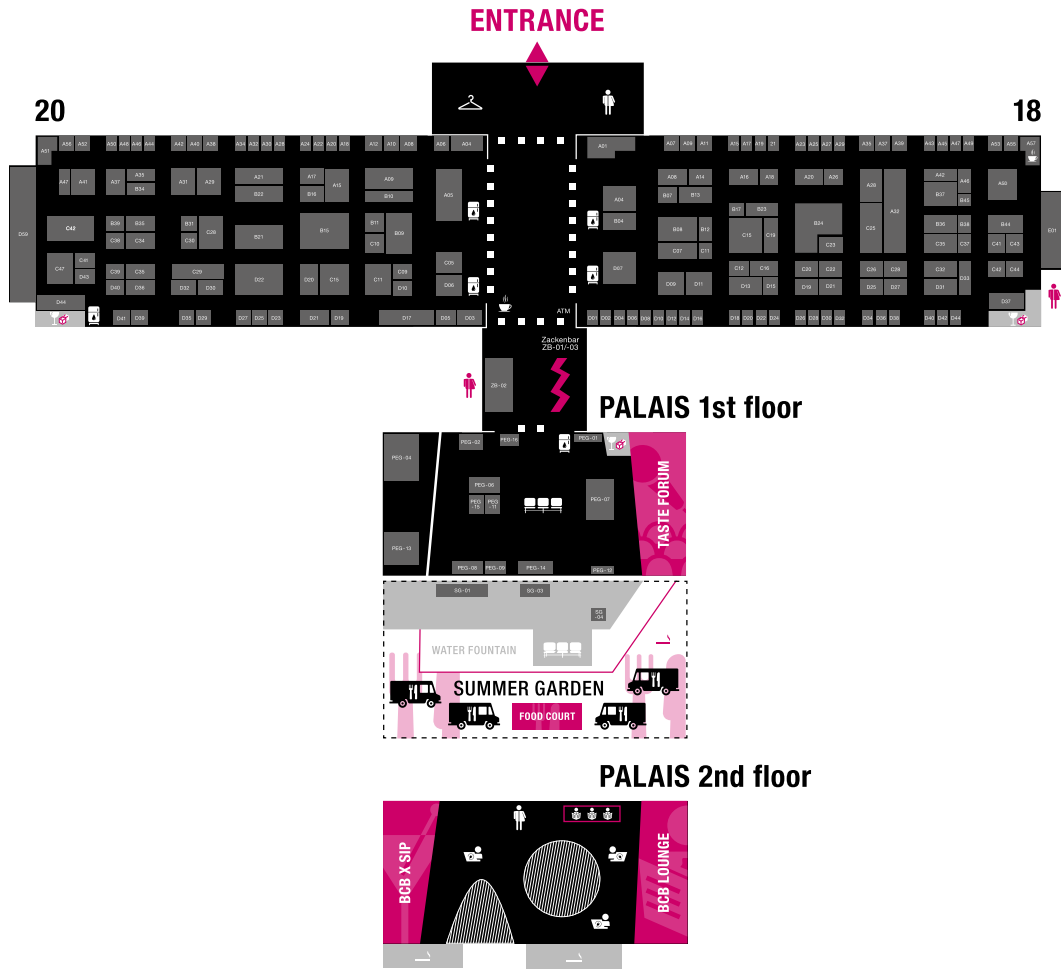

# GELÄNDEÜBERSICHT EXHIBITION GROUND

## LEGENDE MAP LEGEND

- STAGES
- BARS
- BCB SHOP
- FOOD
- RESTROOMS
- CO-WORKING AREA
- SEATING AREA
- MEDIA LOUNGE
- PRODUCT PRESENTATIONS
- YOUNG GUNS / EMERGING BRANDS
- FRIDGES
- CLOAKROOM
- GLASS & ICE
- SMOKING AREA