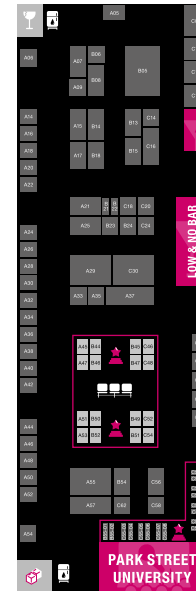

# GELÄNDEÜBERSICHT EXHIBITION GROUND

## LEGENDE MAP LEGEND

- STAGES
- BARS
- BCB SHOP
- FOOD
- RESTROOMS
- CO-WORKING AREA
- SEATING AREA
- MEDIA LOUNGE
- PRODUCT PRESENTATIONS
- YOUNG GUNS / EMERGING BRANDS
- FRIDGES
- CLOAKROOM
- GLASS & ICE
- SMOKING AREA