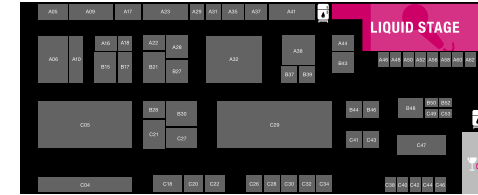

# GELÄNDEÜBERSICHT EXHIBITION GROUND

## LEGENDE MAP LEGEND

- STAGES
- BARS
- BCB SHOP
- FOOD
- RESTROOMS
- CO-WORKING AREA
- SEATING AREA
- MEDIA LOUNGE
- PRODUCT PRESENTATIONS
- YOUNG GUNS / EMERGING BRANDS
- FRIDGES
- CLOAKROOM
- GLASS & ICE
- SMOKING AREA